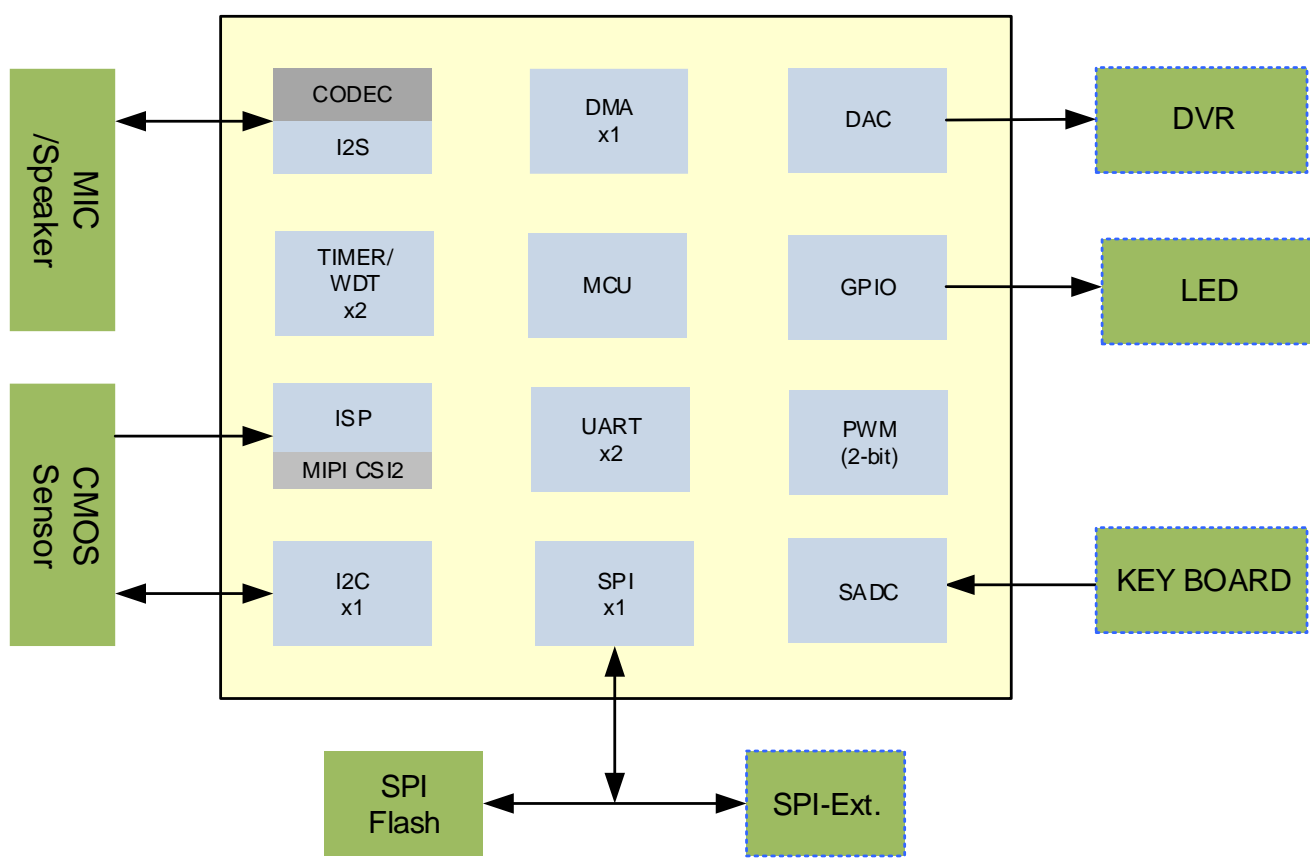

FH8538E: 5M High Performance ISP

FH8538E is a new generation high performance ISP CIS (CMOS Image Sensor) and targeted on professional surveillance CCTV camera with internal HD analog Tx. FH8538E has high integration level, including internal video DAC. FH8538E has rich interfaces, including high resolution ADC, difference MIC, 2 line SPI, PWM and GPIOs.

Features:

				Analog Output: CVBS/AHD/TVI/CVI			

Diagram:

Typical Application Solution: