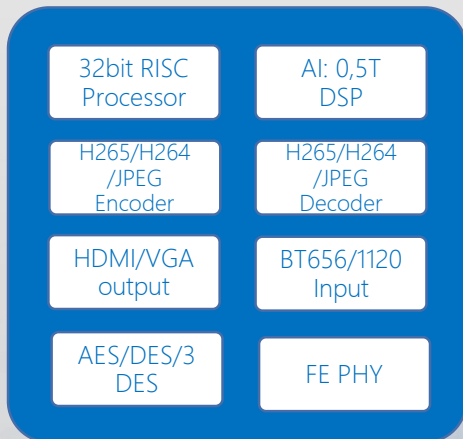

| Application

• 专业模拟视频录像机 | Professional DVR

| Features

- 支持多路高清 (1080p/720p) 和多路标清 (D1/960H) DVR
Support multiple channels HD and SD DVR
- 支持高性能H265&H264视频编解码
Support high performance H.265/H.264 video codec.
- 支持HDMI/VGA 高清显示输出接口
Support HDMI/VGA video display.
- 支持SATA/USB/Ethernet丰富接口
Support SATA/USB/Ethernet peripherals.

| Block Diagram

| Specifications

CPU	Dual Core CPU Support up to 1.3GHz
Video codec	Encoder: 2x1080p@30fps H265/H264, 1x1080p@30fps JPEG Decoder: 2x1080p@30fps H265/H264, 1x1080p@30fps JPEG
NPU	0.5TOPs DSP for AI Application
Video Output	1xHDMI 1.4b output, support up to 4096x2160@30fps 1xVGA output, support up to 1080p@60fps 1xCVBS output
Memory	16bit 1866Mbps DDR3, up to 1GB 1xSPI NOR/NAND Flash
Network	1 internal FE PHY
Peripherals	1xSATA3, 2xUSB2 3xI2S, 3xUART, 1xI 2C, 1xIR, GPIO
Package	TFBGA341, 14mmx14mm
Others	Working temperature: -20°C~70°C Typical power consumption: 2W Power supply: Analog: 3.3v, IO: 3.3v/1.8v, Digital: CPU-1.0v, CORE-0.9v