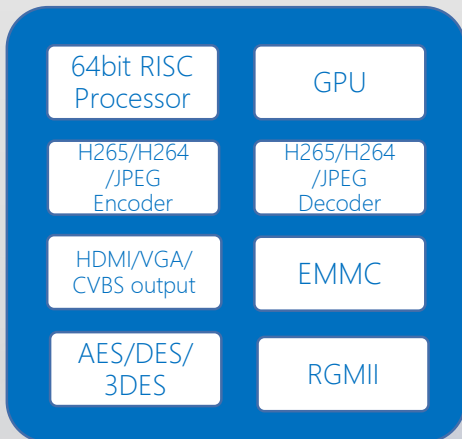

## | Application

• 专业网络视频录像机 | Professional NVR

## | Features

- 支持多路高清 (8K/8M/4M/1080p/720p) NVR  
Support multiple channels HD NVR
- 支持高性能H265&H264视频编解码  
Support high performance H.265/H.264 video codec.
- 支持HDMI/VGA 高清显示输出接口  
Support HDMI/VGA video display.
- 支持PCIE/SATA/USB/Ethernet丰富接口  
Support PCIE/SATA/USB/Ethernet peripherals.

## | Specifications

CPU	Octa Core CPU Support up to 1.5GHz
Video codec	Encoder: 4x1080p@30fps H265/H264, 1080p@120fps JPEG Decoder: 32x1080p@30fps H265/H264, 1080p@120fps JPEG
GPU	Dual Core GPU
Video Output	2xHDMI 2.1 output, support up to 7680x4320@30fps 2xVGA output, support up to 2560x1600@60fps 1xCVBS output
Memory	64bit 2133Mbps/DDR3, 3200Mbps/DDR4, up to 8GB 1x8bit EMMC5.1 port, up to HS400 1xSPI NOR/NAND Flash
Network	2 External Gigabit Ports
Peripherals	3x 2lane PCIE3.0, 5xSATA3, 1xUSB3, 2xUSB2 3xI2S, 3xUART, 1xI 2C, 1xIR, GPIO
Package	FCBGA758, 23mmx23mm Working temperature: -20°C~70°C
Others	Typical power consumption: 7W Power supply: Analog: 1.8v, IO: 3.3v/1.8v, Digital: CPU-1.0v, CORE-0.9v